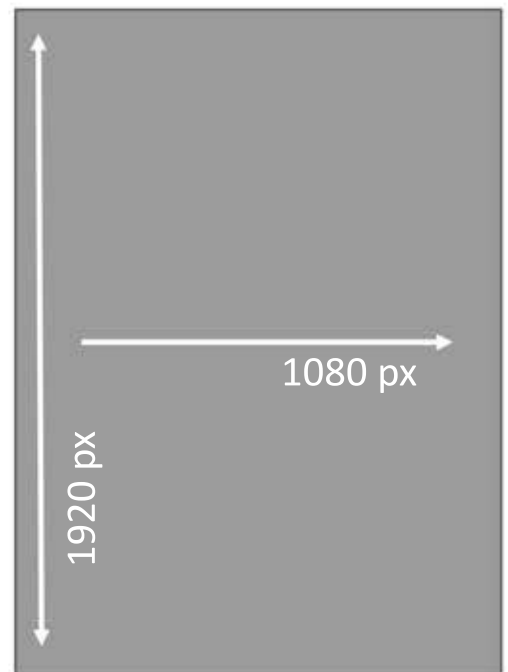

# D6 SPEC SHEET

## SPECIFICATION SHEET

DIGITAL PRODUCTION SPECIFICATIONS	
Screen Pixel Dimensions:	1920 (h) x 1080 (w)
File Format:	Uncompressed JPEG
Colour Mode:	RGB

**Please check final copy has exported at the correct dimensions**