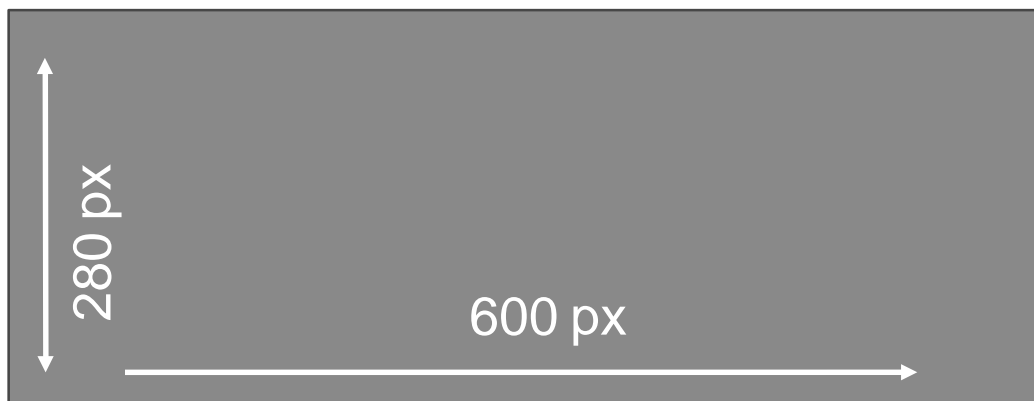

## SPECIFICATION SHEET

DIGITAL PRODUCTION SPECIFICATIONS	
Screen Pixel Dimensions:	600(w) x 280(h) per screen
File Format:	JPG (static ONLY)
Colour Mode:	RGB (CMYK not accepted)
DPI:	72 dpi

**Please check final copy has exported at the correct dimensions**