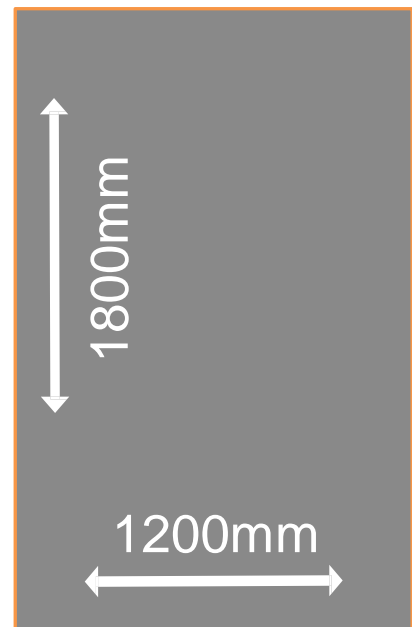

6 Sheet Specification

CREATIVE DIMENSIONS	300mm X 450mm (quarter size 25%)
SAFE COPY AREA	285mm x 428mm (quarter size 25%)
DPI	300dpi (minimum) 450dpi (best)
FILE TYPE	CMYK
FILE FORMAT	High Resolution PDF
TEXT FORMAT	Outlines vectors for upscaling
PRINTED SIZE	1,200mm x 1,800mm

Please check final copy has exported at the correct dimensions